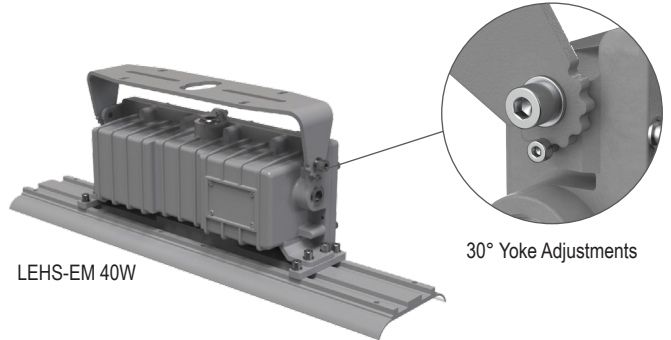

Clear Lens

Diffused Lens

LEHS-EM

HAZARDOUS LOCATION - EMERGENCY BACKUP

Chemical Processing • Industrial • Oil / Gas • Shipyards / Marine • Water Treatment

ACCESSORIES - (Field Installed, Order Separately)

Part Number	Description	
PC01	Pole Mount Pipe Clamp Kit Stainless Steel 1-7/8" Dia. Includes: 2 Clamps	
PC02	Pole Mount Pipe Clamp Kit Stainless Steel 2-3/8" Dia. Includes: 2 Clamps	
HK04	Hanging Mount Kit Stainless Steel M10 Eyebolts and nuts Includes: 2 Eyebolts	

SUGGESTED MOUNTING

*Hanging & Pole Mount accessories field installed. Order separately.

Ceiling / Wall / Pendant

Pole*

Hanging*

DIMENSIONS