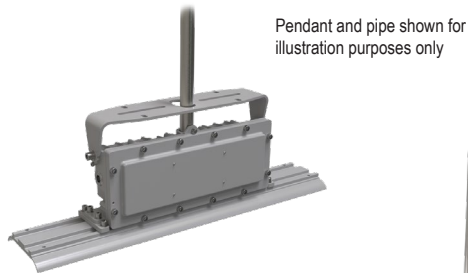

Clear Lens

Diffused Lens

LEHS-EM

HAZARDOUS LOCATION - EMERGENCY BACKUP

Chemical Processing • Industrial • Oil / Gas • Shipyards / Marine • Water Treatment

ACCESSORIES - (Field Installed, Order Separately)

Part Number	Description	
PC01	Pole Mount Pipe Clamp Kit Stainless Steel 1-7/8" Dia. Includes: 2 Clamps	
PC02	Pole Mount Pipe Clamp Kit Stainless Steel 2-3/8" Dia. Includes: 2 Clamps	
HK04	Hanging Mount Kit Stainless Steel M10 Eyebolts and nuts Includes: 2 Eyebolts	

SUGGESTED MOUNTING

*Hanging & Pole Mount accessories field installed. Order separately.

Ceiling / Wall / Pendant

Pole*

Hanging*

DIMENSIONS